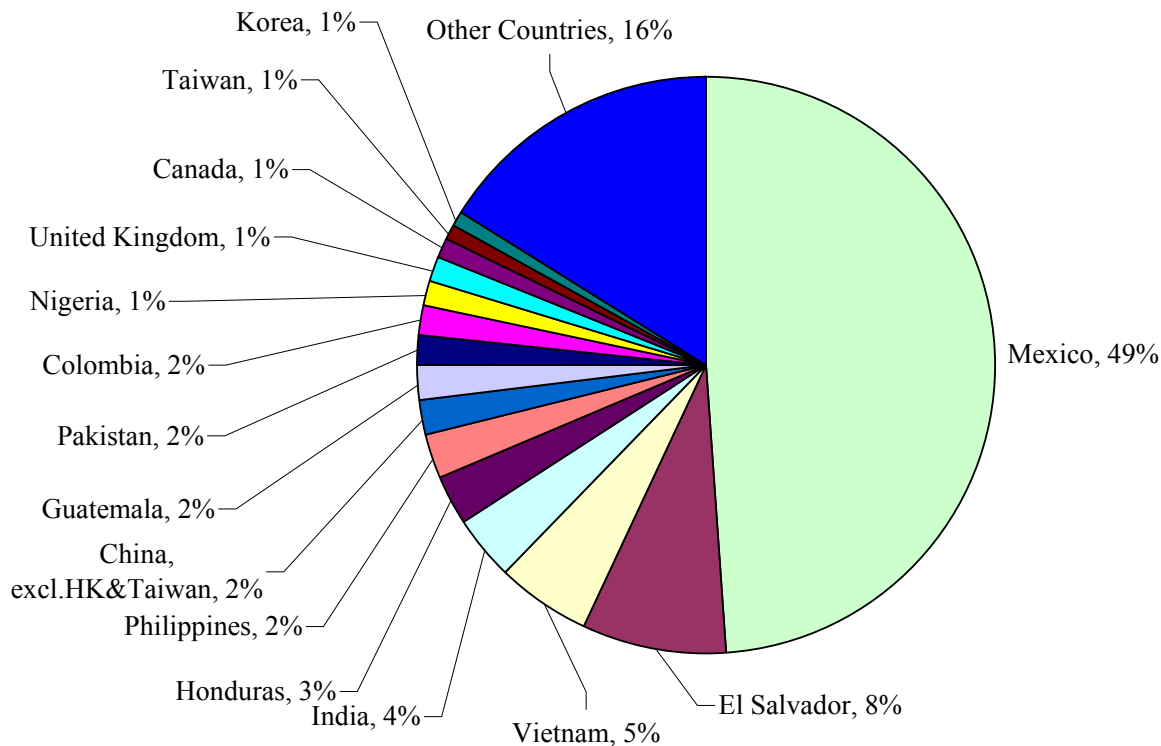

Metropolitan Houston Area* United States

Country and Metropolitan Stats in Brief (2005)**:

Total population of the United States	288,378,137
Total foreign-born population of the United States	35,689,842
Foreign born as a percentage of the total population	12.4%
Total population of metropolitan Houston	5,193,448
Total foreign-born population of metropolitan Houston	1,113,875
Foreign born as a percentage of the population of metropolitan Houston	21.4%

Top 15 Countries of Origin of the Foreign-Born Population Living in Metropolitan Houston in 2005

GW Center for the Study of Globalization—Globalization, Urbanization and Migration web site (GUM)

Get more data on the countries of origin of the foreign born living in the Metropolitan Houston Area in [2000](#) and in [2005](#). Note that the metropolitan area's geographical boundaries might have changed between 2000 and 2005. If this is the case, the data for 2000 and 2005 are not directly comparable.

Find out about the foreign born living in [other metropolitan areas](#) around the world (*Hint*: first select the country from the menu on the right and then select the metro area of interest).

MPI Data Hub

Explore the origins and destinations of migrants from and to the United States (and other countries) with the [World Migration Map](#).

Migration Information Source

Visit the [United States'](#) country resource page to learn about the trends and policy developments in immigration and immigrant integration.