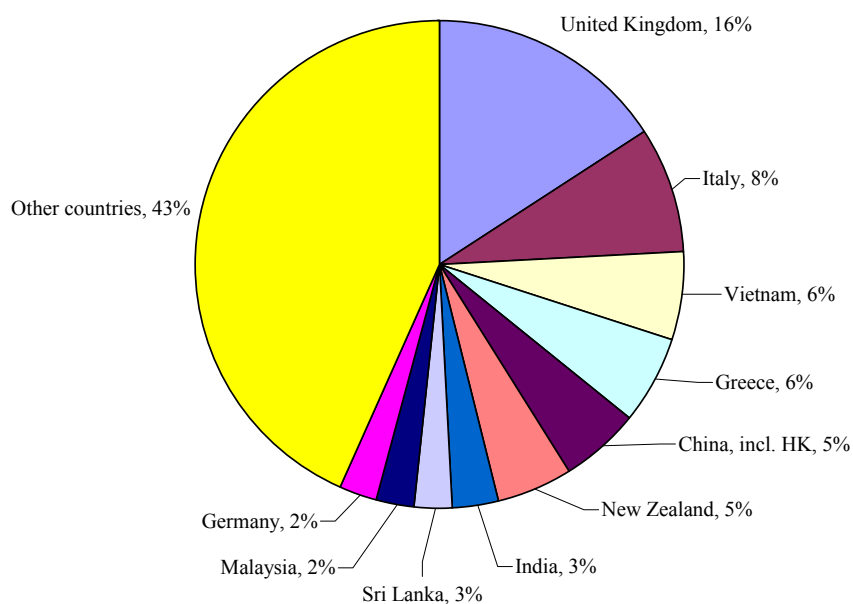

## Metropolitan Melbourne Area Australia

### Country and Metropolitan Stats in Brief (2001):

Total population of Australia	18,972,350
Total foreign-born population of Australia	4,105,444
Foreign born as a percentage of the total population	21.6%
Total population of metropolitan Melbourne	3,367,169
Total foreign-born population of metropolitan Melbourne	960,145
Foreign born as a percentage of the population of metropolitan Melbourne	28.5%

### Top Ten Countries of Origin of the Foreign-Born Population Living in Metropolitan Melbourne in 2001

### **MPI Data Hub**

Learn about flow, stock, asylum, net migration, and citizenship data through our [Country and Comparative Data Tool](#).

Explore the origins and destinations of migrants from and to Australia (and other countries) with the [World Migration Map](#).