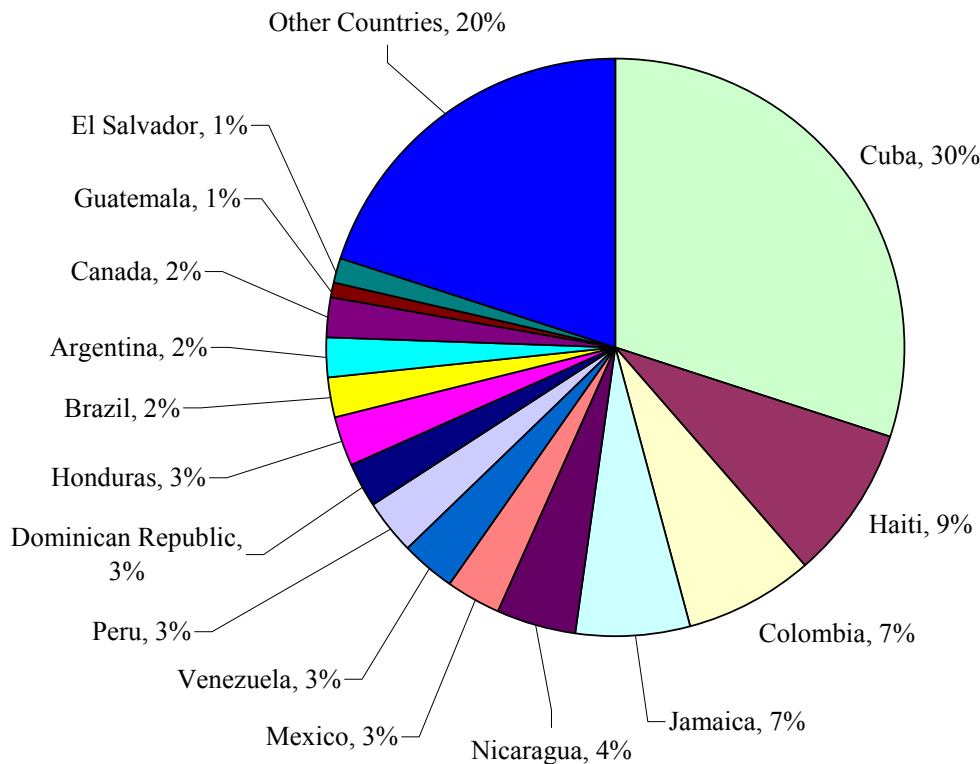

Metropolitan Miami Area* United States

Country and Metropolitan Stats in Brief (2005)**:

Total population of the United States	288,378,137
Total foreign-born population of the United States	35,689,842
Foreign born as a percentage of the total population	12.4%
Total population of metropolitan Miami	5,334,685
Total foreign-born population of metropolitan Miami	1,949,629
Foreign born as a percentage of the population of metropolitan Miami	36.5%

Top 15 Countries of Origin of the Foreign-Born Population Living in Metropolitan Miami in 2005

GW Center for the Study of Globalization—Globalization, Urbanization and Migration web site (GUM)

Get more data on the countries of origin of the foreign born living in the Metropolitan Miami Area in [2000](#) and in [2005](#). Note that the metropolitan area's geographical boundaries might have changed between 2000 and 2005. If this is the case, the data for 2000 and 2005 are not directly comparable.

Explore the origins and destinations of migrants from and to the United States (and other countries) with the [World Migration Map](#).

Migration Information Source

Visit the [United States'](#) country resource page to learn about the trends and policy developments in immigration and immigrant integration.

* Refers to the Miami -Fort Lauderdale-Miami Beach, FL Metropolitan Area as of 2005.