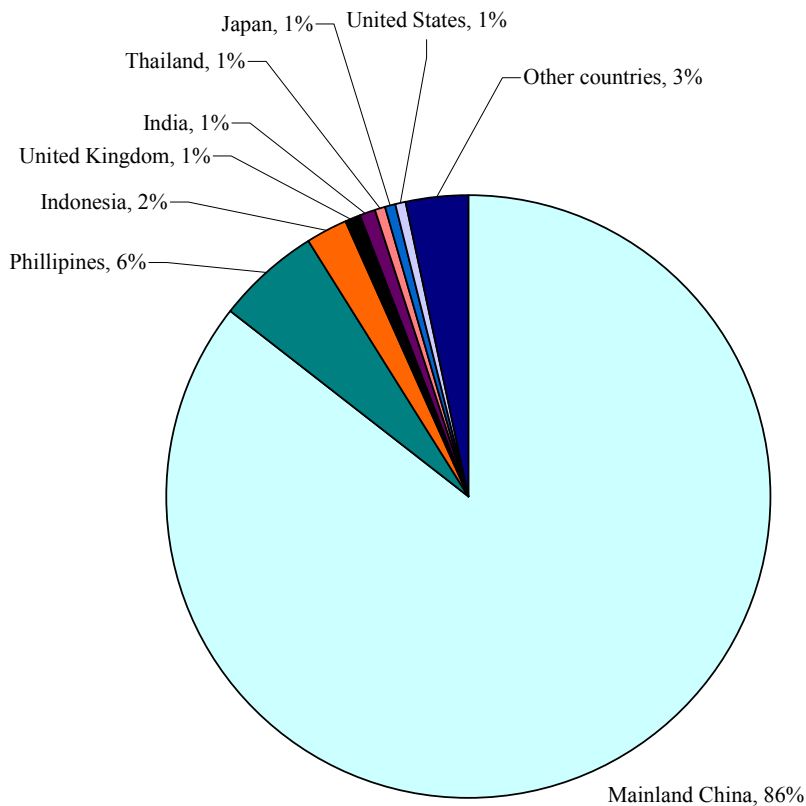

## Metropolitan Hong Kong Area China

### Country and Metropolitan Stats in Brief:

Total population of China (2000)	1,273,979,000
Total foreign-born population of China (2000)*	512,688
Foreign born as a percentage of the total population (2000)	0.04%
Total population of metropolitan Hong Kong (2001)	6,708,389
Total foreign-born population of metropolitan Hong Kong (2001)	2,549,780
Foreign born as a percentage of the population of metropolitan Hong Kong (2001)	38.0%

*Source:* Data on France are mid-year estimates of the total and international migrant populations reported by the UN Population Division (2006), *Trends in Total Migrant Stock: The 2005 Revision*. Data on the Hong Kong Metropolitan Area are from the 2001 Population Census, Census and Statistics Office (available at the [GUM](#) website).

### Top Eight Countries of Origin of the Foreign-Born Population Living in Metropolitan Hong Kong in 2001